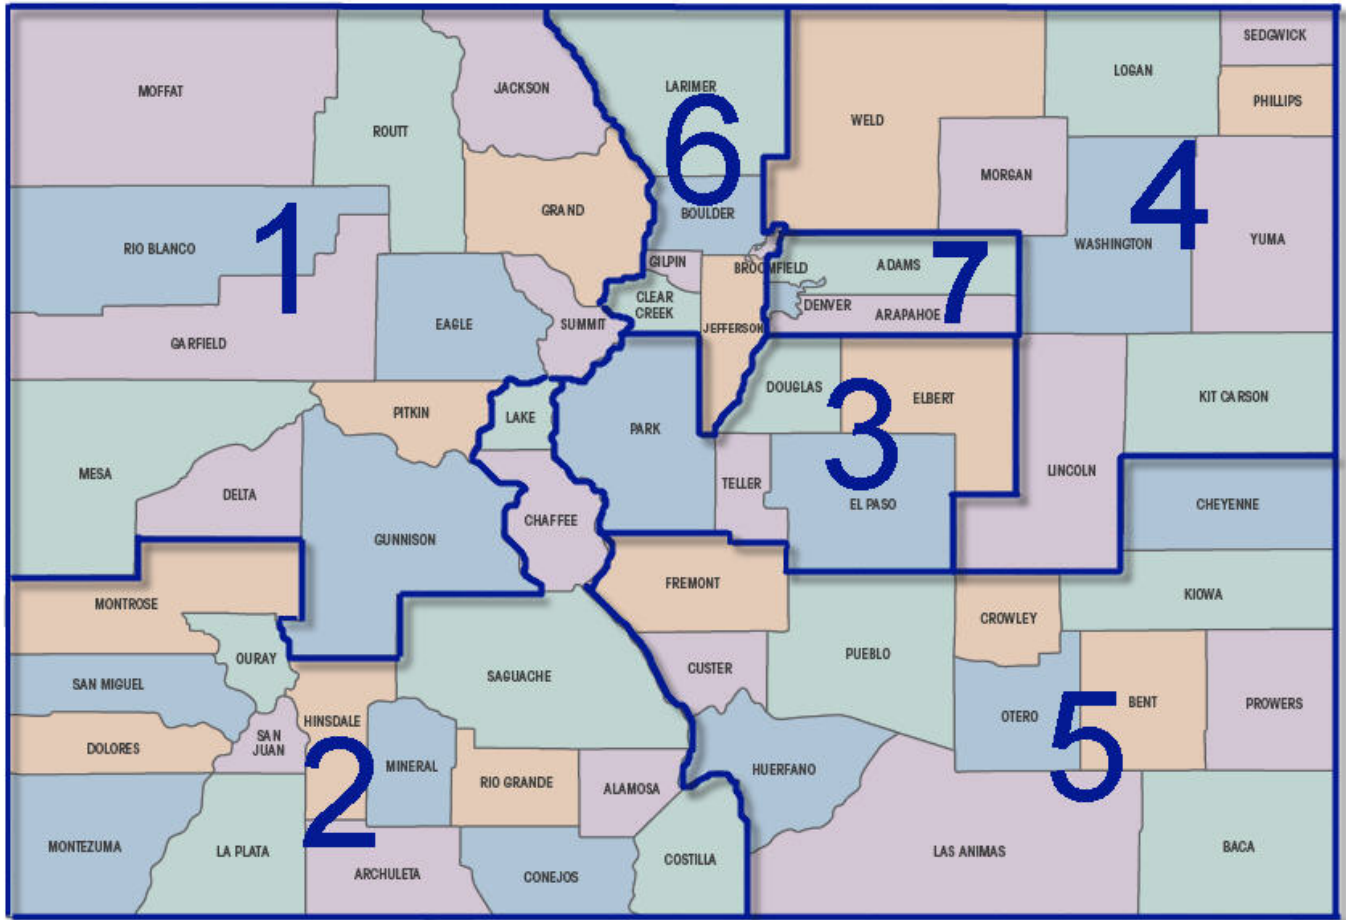

Colorado Council on High School/College Relations Geographic Districts

1

Delta
Eagle
Garfield
Grand
Gunnison
Jackson
Mesa
Moffat
Pitkin
Rio Blanco
Routt
Summit

2

Alamosa
Archuleta
Chaffee
Conejos
Costilla
Dolores
Hinsdale
La Plata
Lake
Mineral
Montezuma
Montrose
Ouray
Rio Grande
Saguache
San Juan
San Miguel

3

Douglas
El Paso
Park
Teller

4

Kit Carson
Lincoln
Logan
Morgan
Phillips
Sedgwick
Washington
Weld
Yuma

5

Baca
Bent
Cheyenne
Crowley
Custer
Fremont
Huerfano
Kiowa
Las Animas
Otero
Prowers
Pueblo

6

Boulder
Broomfield
Clear Creek
Gilpin
Jefferson
Larimer

7

Adams
Arapahoe
Denver