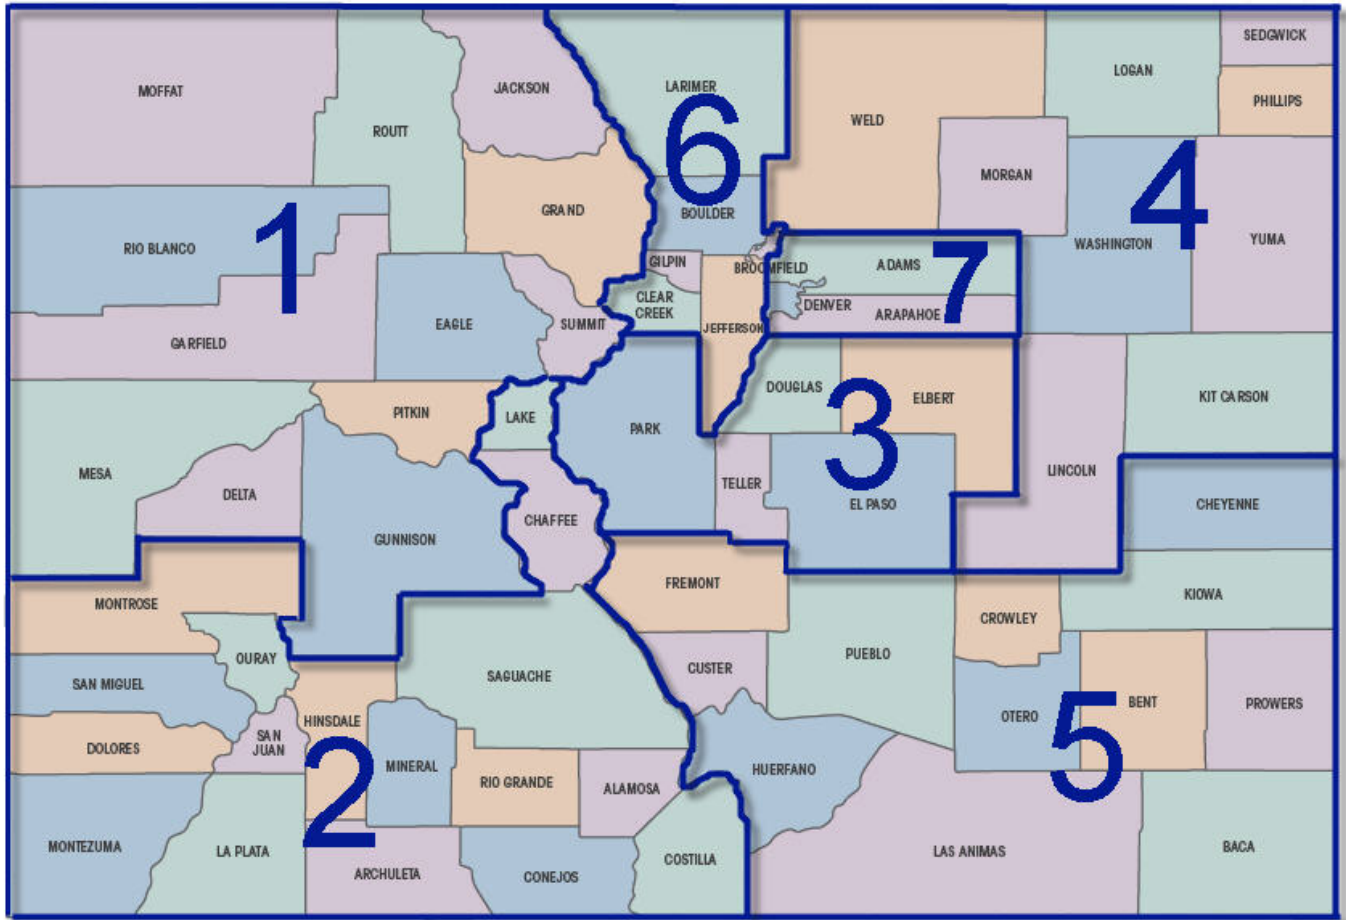

## Colorado Council on High School/College Relations Geographic Districts

**1**

Delta  
Eagle  
Garfield  
Grand  
Gunnison  
Jackson  
Mesa  
Moffat  
Pitkin  
Rio Blanco  
Routt  
Summit

**2**

Alamosa  
Archuleta  
Chaffee  
Conejos  
Costilla  
Dolores  
Hinsdale  
La Plata  
Lake  
Mineral  
Montezuma  
Montrose  
Ouray  
Rio Grande  
Saguache  
San Juan  
San Miguel

**3**

Douglas  
El Paso  
Park  
Teller

**4**

Kit Carson  
Lincoln  
Logan  
Morgan  
Phillips  
Sedgwick  
Washington  
Weld  
Yuma

**5**

Baca  
Bent  
Cheyenne  
Crowley  
Custer  
Fremont  
Huerfano  
Kiowa  
Las Animas  
Otero  
Prowers  
Pueblo

**6**

Boulder  
Broomfield  
Clear Creek  
Gilpin  
Jefferson  
Larimer

**7**

Adams  
Arapahoe  
Denver